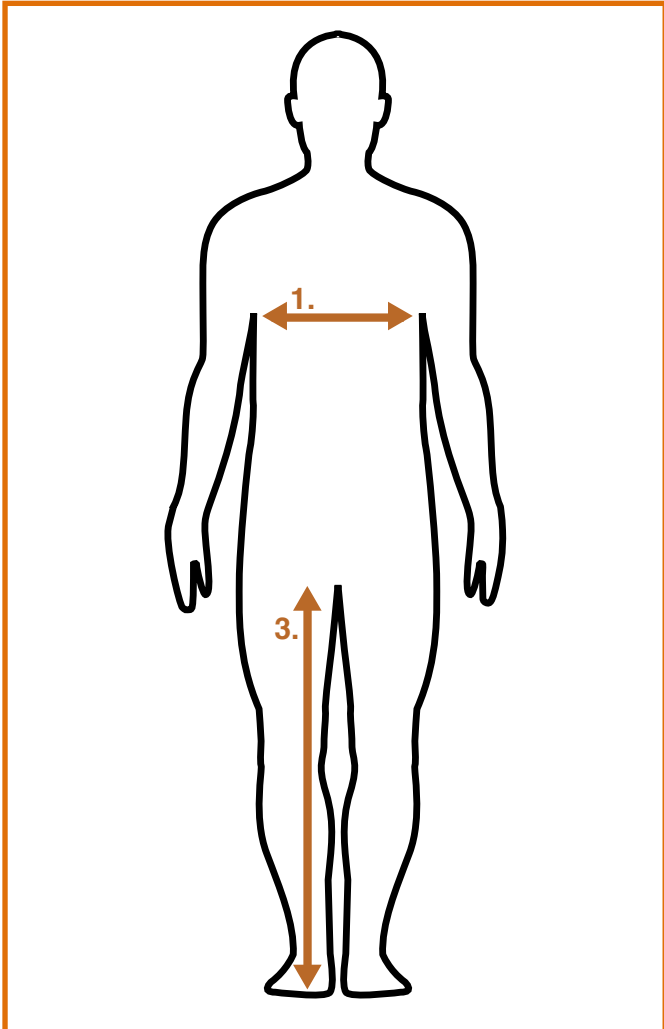

# all-in-one size chart

## adult - mens

19/09/2011

1. chest measurement - measure the circumference of the chest loosely at the widest part.
2. back of neck to crotch measurement - take this measurement sitting down on a chair as shown, measure length from nape of neck to the seat of the chair.
3. inside leg measurement - measure the length of the leg from crotch to ankle.

**all measurements are body measurements**

	xs	s	m	l	xl	xxl
<b>chest</b>	33" 84cm	36" 91.5cm	40" 101.5cm	44" 112cm	48" 122cm	52" 132cm
<b>back of neck to crotch</b>	29 1/4" 72.5cm	30 1/2" 77.5cm	31 1/2" 79.5cm	32 1/2" 82cm	33 1/2" 84.5cm	34" 87cm

the inside leg length is an option within the order page with the choices below.

	x short	short	regular	long	x long	xx long
<b>inside leg</b>	26" 66cm	28" 71cm	30" 76cm	31" 79cm	33" 84cm	--