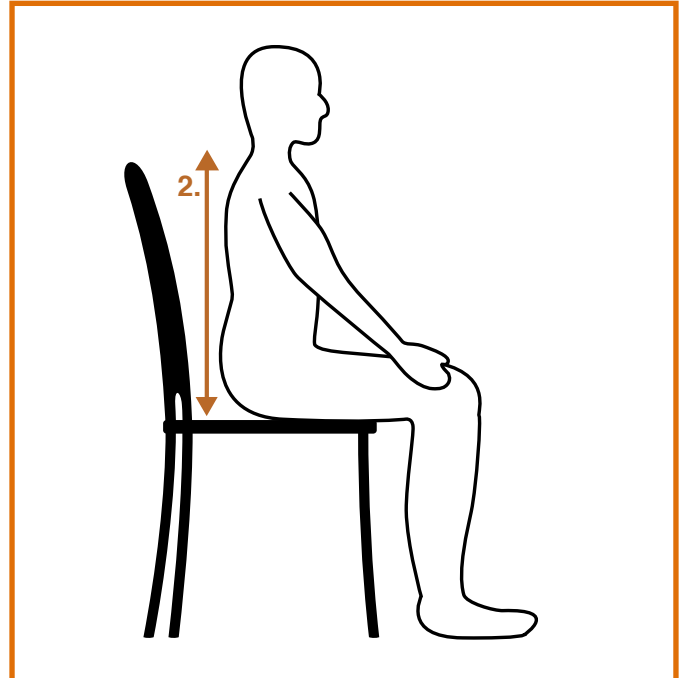

# all-in-one size chart

## adult - mens

19/09/2011

1. chest measurement - measure the circumference of the chest loosely at the widest part.
2. back of neck to crotch measurement - take this measurement sitting down on a chair as shown, measure length from nape of neck to the seat of the chair.
3. inside leg measurement - measure the length of the leg from crotch to ankle.

**all measurements are body measurements**

	xs	s	m	l	xl	xxl
<b>chest</b>	33" 84cm	36" 91.5cm	40" 101.5cm	44" 112cm	48" 122cm	52" 132cm
<b>back of neck to crotch</b>	29 1/4" 72.5cm	30 1/2" 77.5cm	31 1/2" 79.5cm	32 1/2" 82cm	33 1/2" 84.5cm	34" 87cm

the inside leg length is an option within the order page with the choices below.

	x short	short	regular	long	x long	xx long
<b>inside leg</b>	26" 66cm	28" 71cm	30" 76cm	31" 79cm	33" 84cm	--