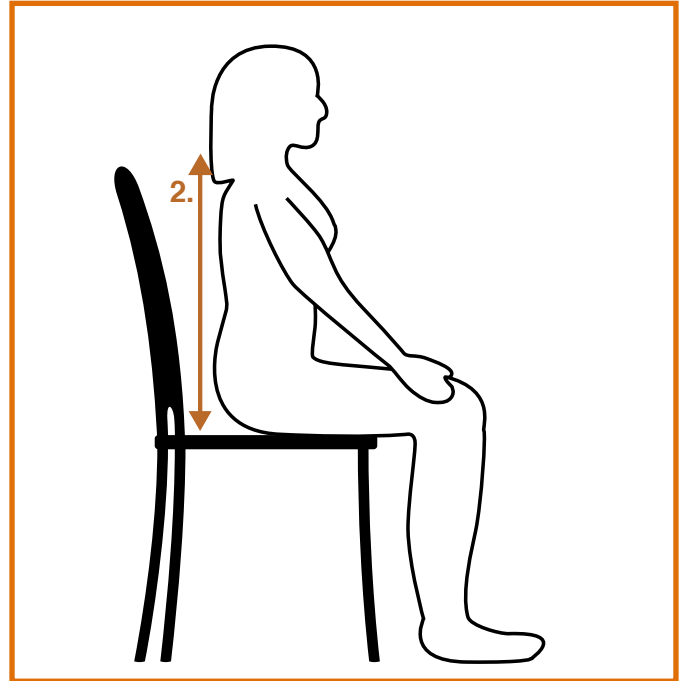

# all-in-one size chart

## adult - womens

19/09/2011

1. chest measurement - measure the circumference of the chest loosely at the widest part.

2. back of neck to crotch measurement - take this measurement sitting down on a chair as shown, measure length from nape of neck to the seat of the chair.

3. inside leg measurement - measure the length of the leg from crotch to ankle.

**all measurements are body measurements**

	xs	s	m	l	xl	xxl
<b>size</b>	8	10	12/14	16/18	20/22	24/26
<b>chest</b>	33" 84cm	36" 91.5cm	40" 101.5cm	44" 112cm	48" 122cm	52" 132cm
<b>back of neck to crotch</b>	26 3/4" 68cm	27 1/2" 69.5cm	28 1/2" 72cm	29 1/2" 74.5cm	30 1/2" 77cm	31 1/2" 79.5cm

the inside leg length is an option within the order page with the choices below.

	x short	short	regular	long	x long	xx long
<b>inside leg</b>	27" 68.5cm	29" 73.5cm	31" 79cm	33" 84cm	35" 89cm	--