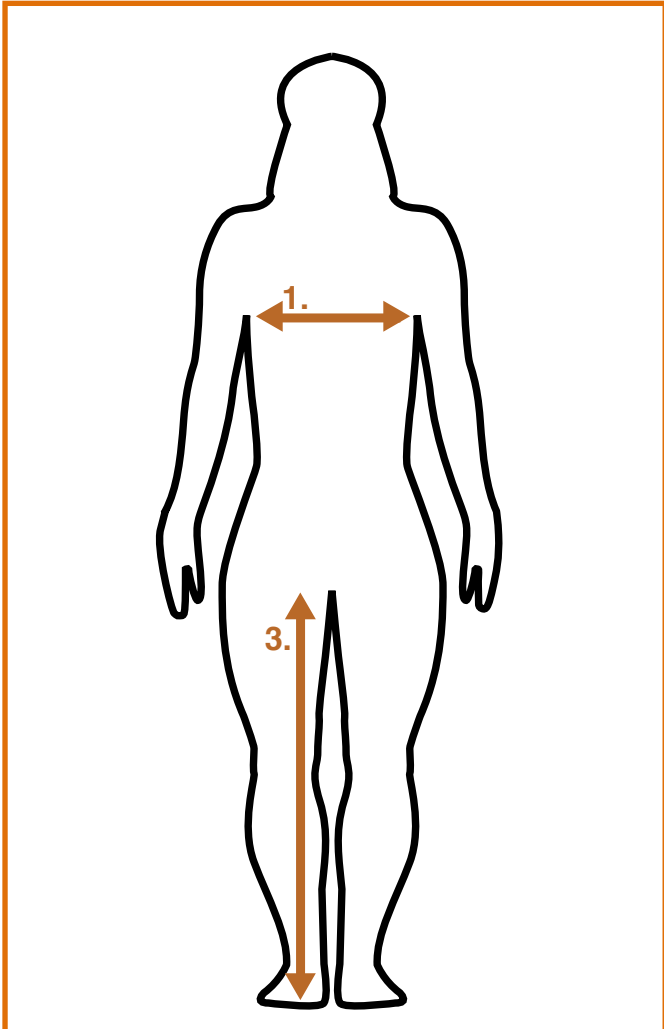

# all-in-one size chart

## adult - womens

19/09/2011

1. chest measurement - measure the circumference of the chest loosely at the widest part.

2. back of neck to crotch measurement - take this measurement sitting down on a chair as shown, measure length from nape of neck to the seat of the chair.

3. inside leg measurement - measure the length of the leg from crotch to ankle.

**all measurements are body measurements**

	xs	s	m	l	xl	xxl
<b>size</b>	8	10	12/14	16/18	20/22	24/26
<b>chest</b>	33" 84cm	36" 91.5cm	40" 101.5cm	44" 112cm	48" 122cm	52" 132cm
<b>back of neck to crotch</b>	26 3/4" 68cm	27 1/2" 69.5cm	28 1/2" 72cm	29 1/2" 74.5cm	30 1/2" 77cm	31 1/2" 79.5cm

the inside leg length is an option within the order page with the choices below.

	x short	short	regular	long	x long	xx long
<b>inside leg</b>	27" 68.5cm	29" 73.5cm	31" 79cm	33" 84cm	35" 89cm	--